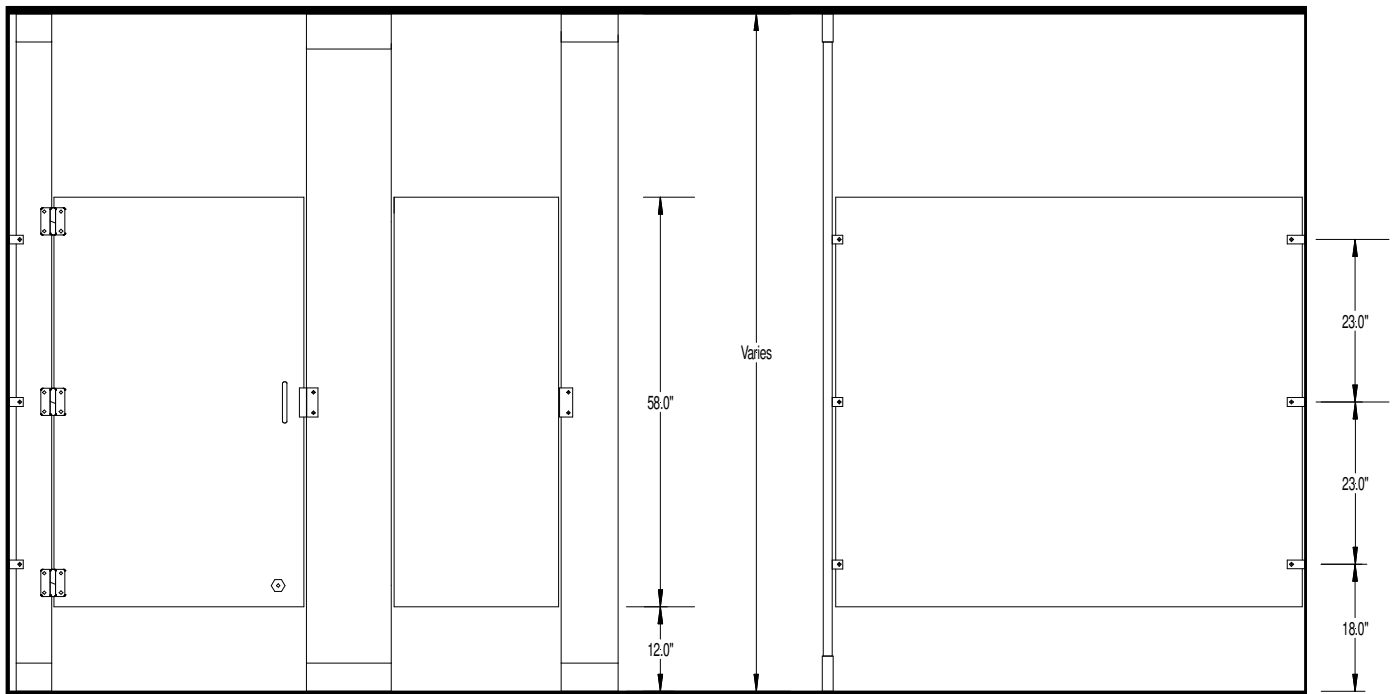

SERIES SP1000 SOLID PHENOLIC TOILET PARTITIONS

FLOOR TO CEILING

ELEVATION

FRONT VIEW

SIDE VIEW